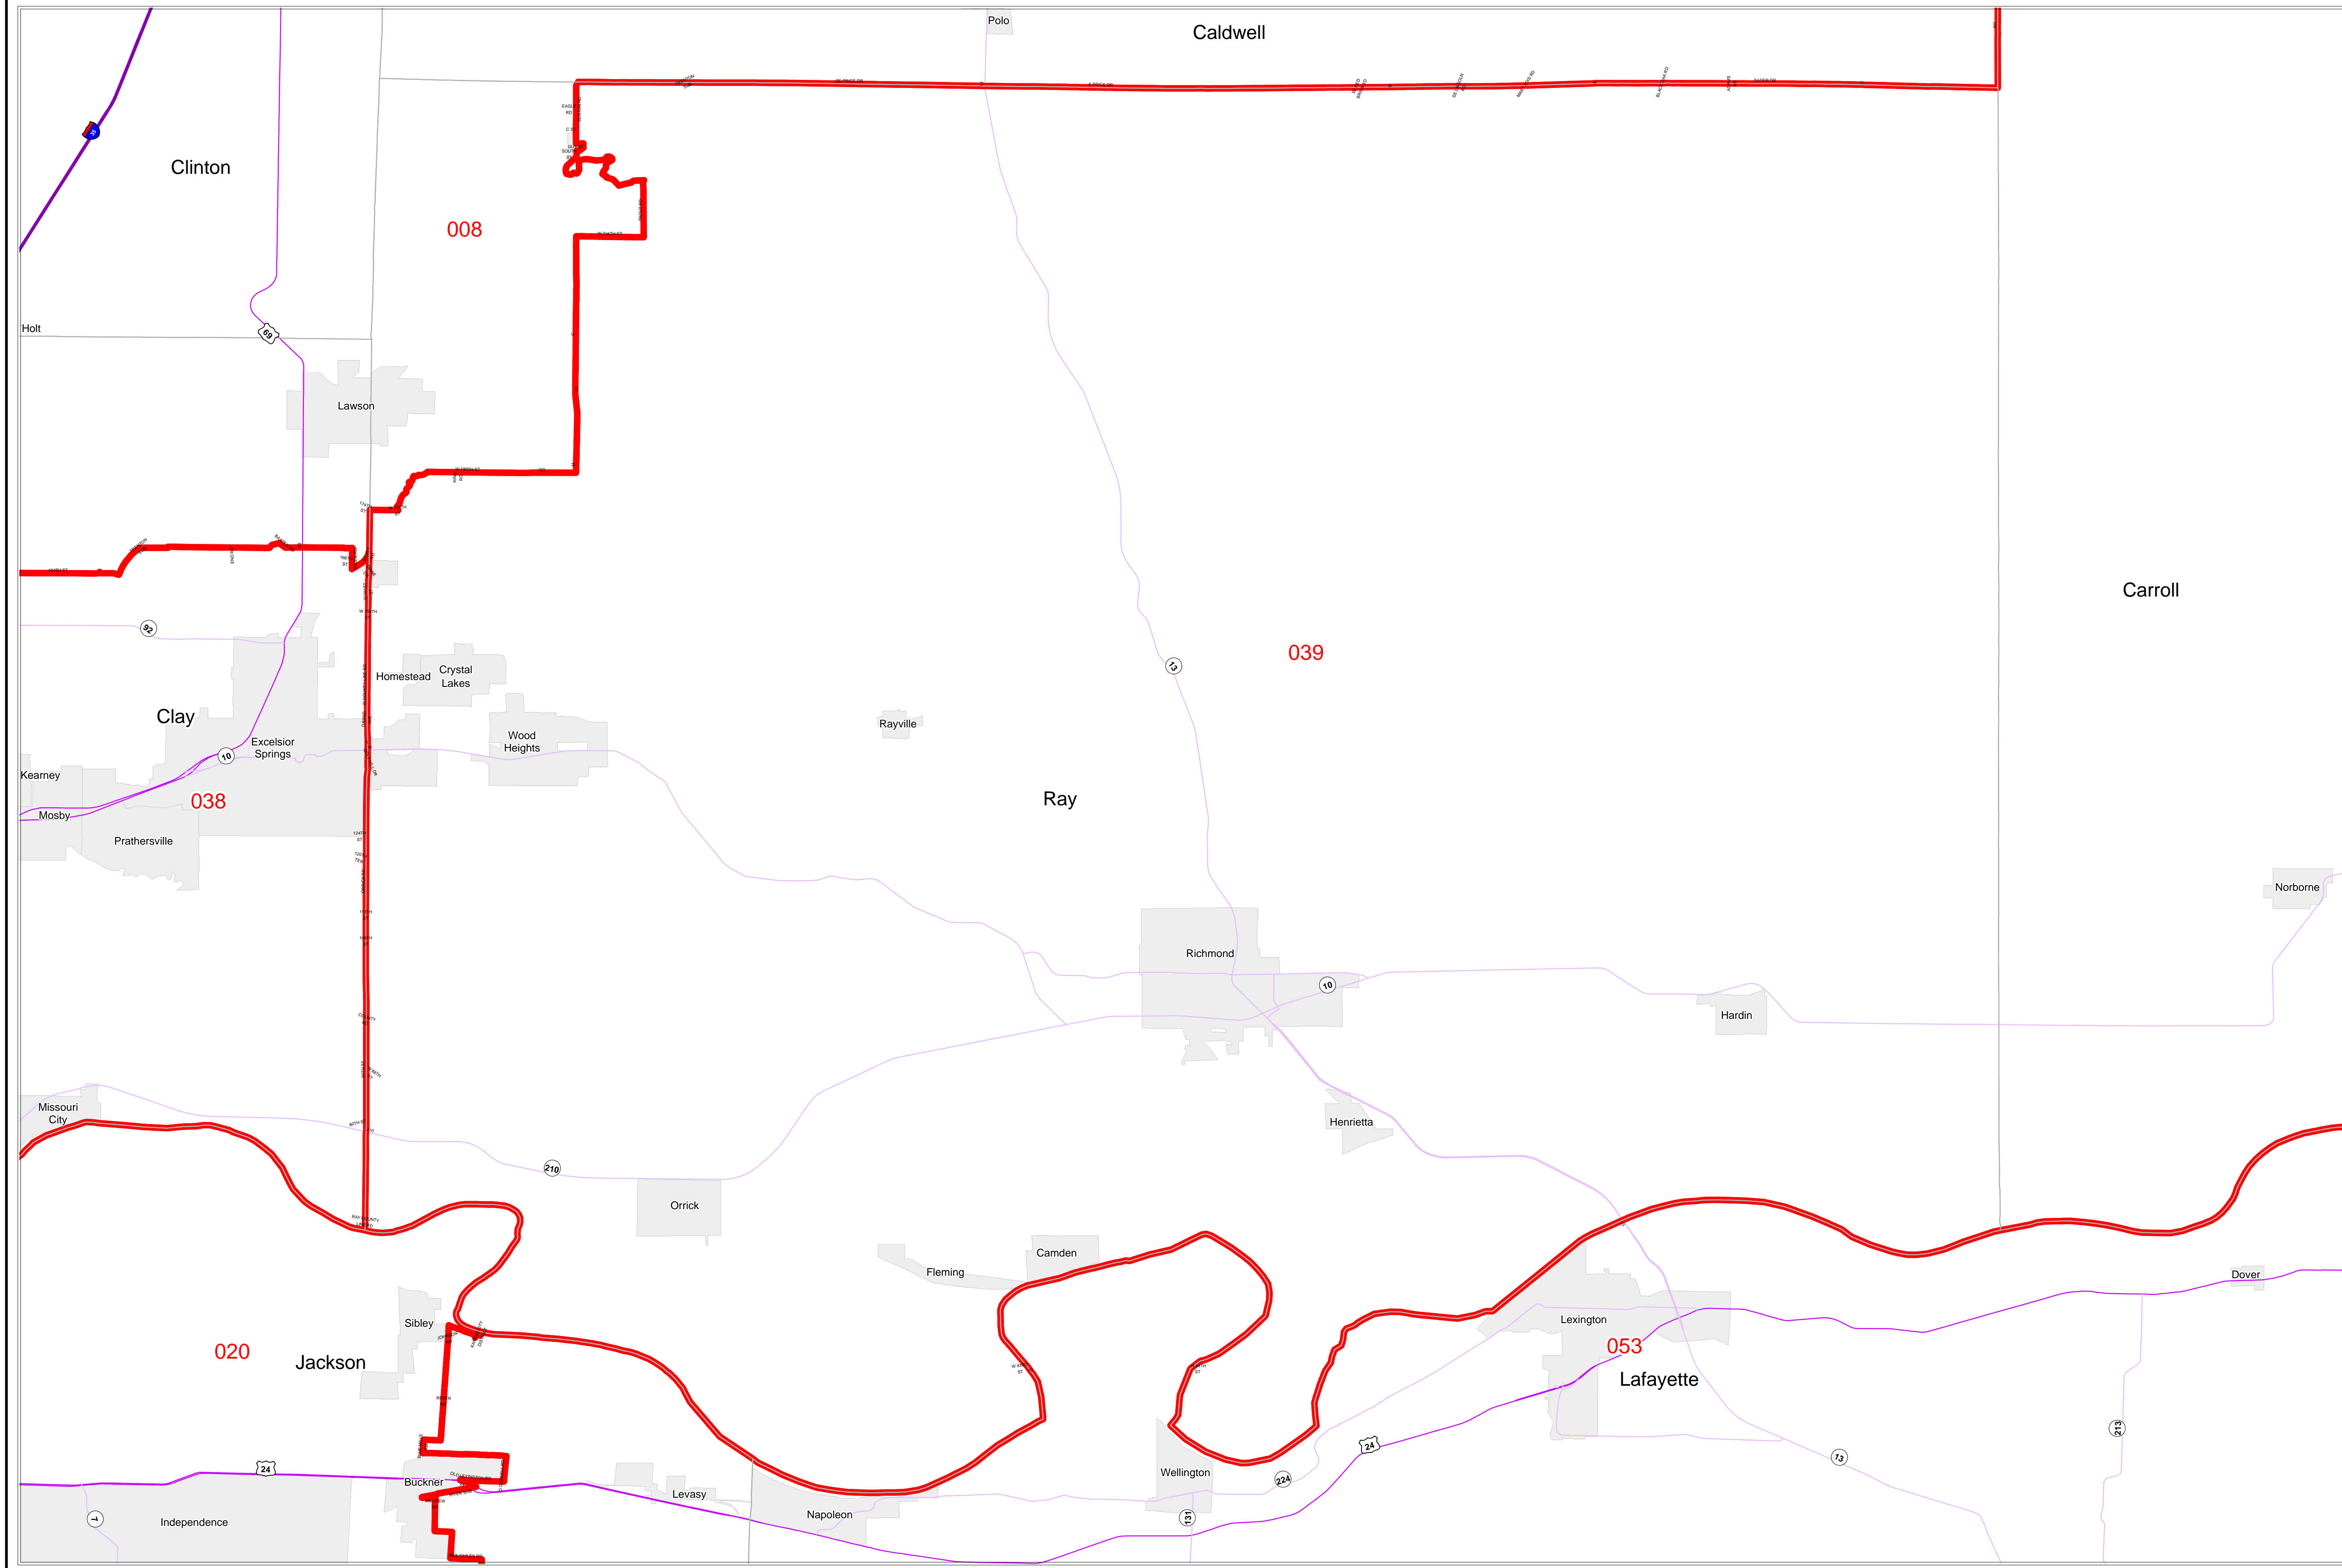

House Apportionment Plan 2011

Missouri Appellate Apportionment Commission